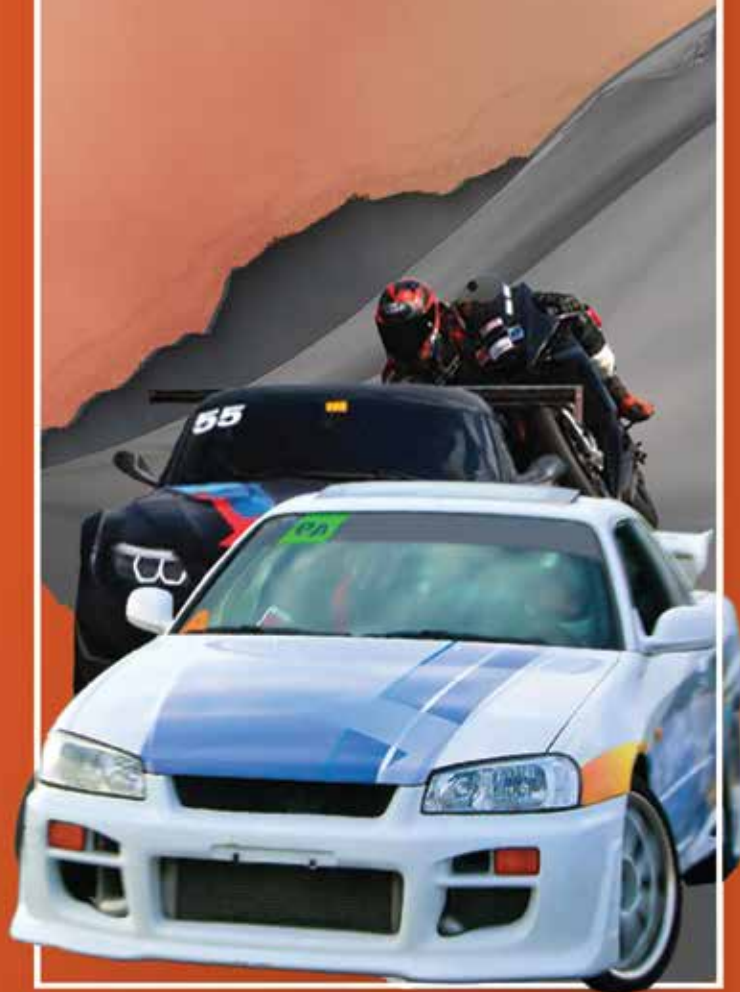

FELLOWS CLUB