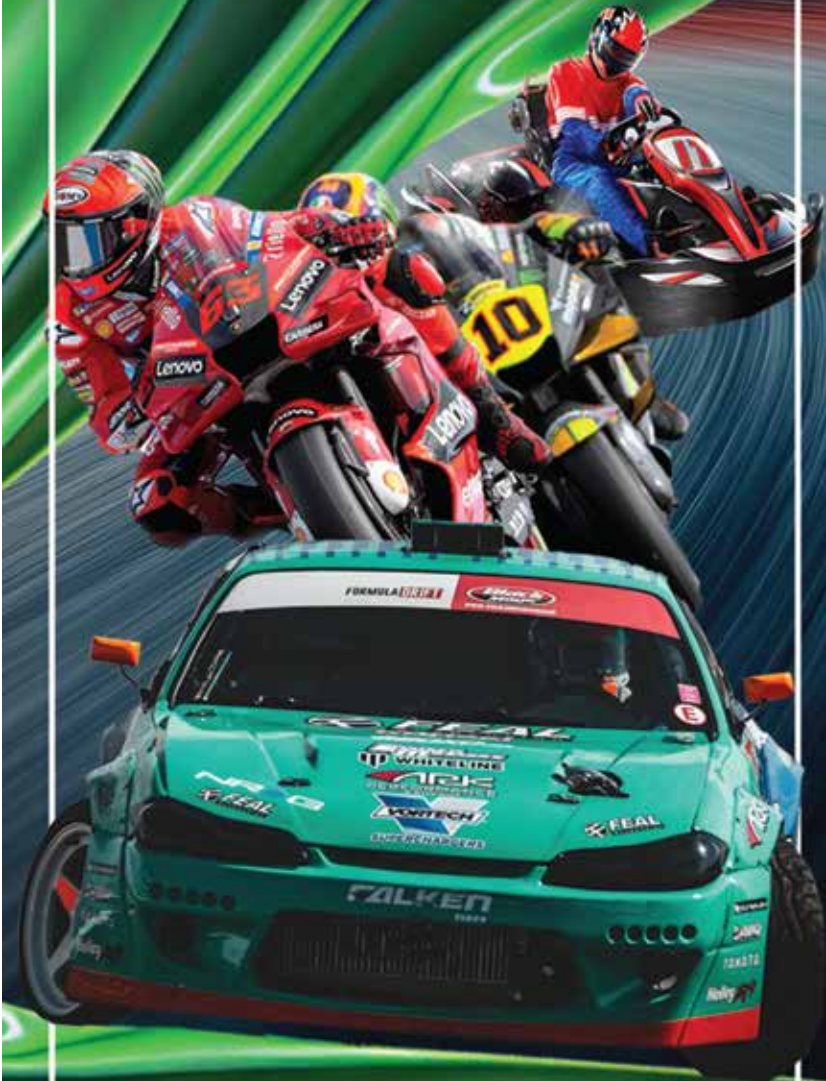

GREEN FLAG CLUB