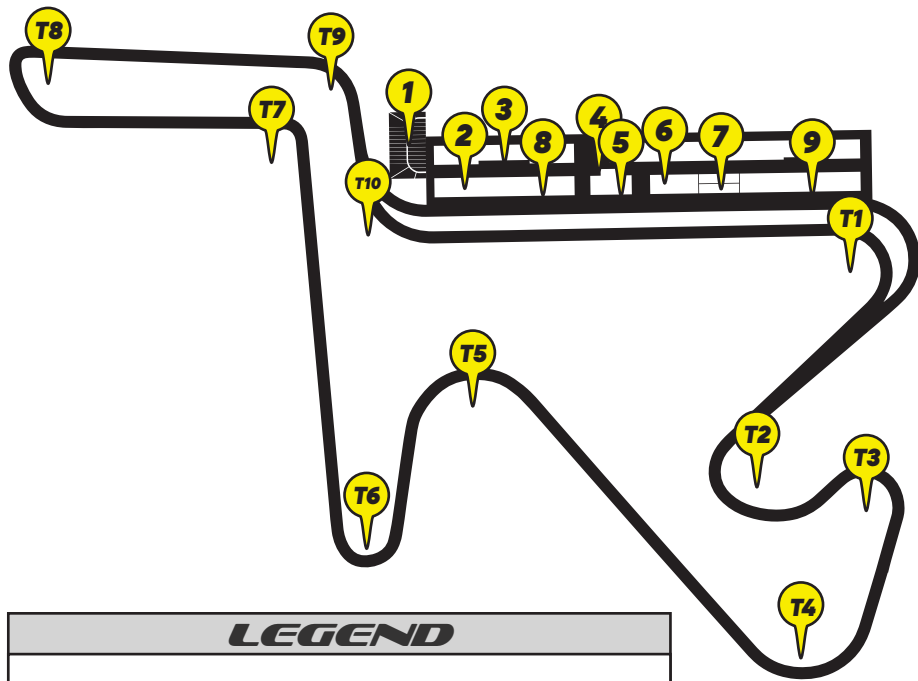

THE CIRCUIT AT BUTTONWILLOW

FOR ADDITIONAL
INFORMATION
PLEASE CONTACT

LEGEND

- | | | |
|------------------|--------------------|------------|
| 1 - RV Parking | 5 - Young Tower | 9 - Grid |
| 2 - Restrooms | 6 - Tesla Chargers | T# - Turns |
| 3 - Garages | 7 - Solar Shade | |
| 4 - Patio Canopy | 8 - Tech | |